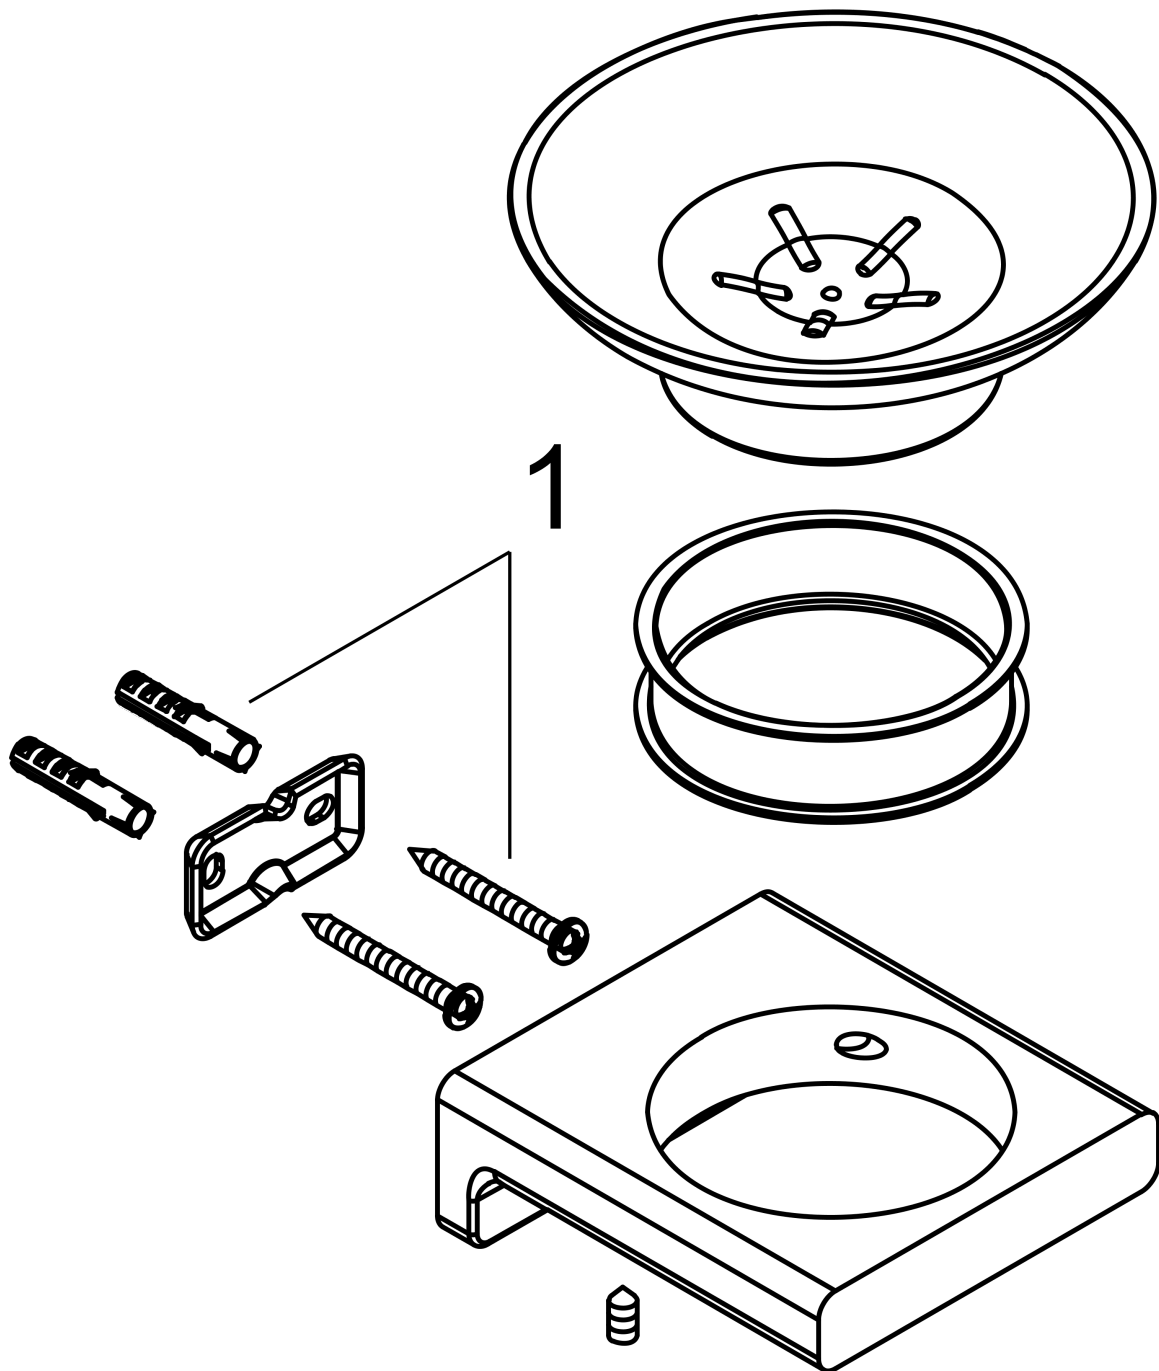

#### product features

- wall-mounted
- material recess: ceramic
- material holder: metal
- with mounting material
- concealed fastening
- drilling distance: 26 mm
- diameter drill hole: 6 mm

### Scale drawing

AddStoris  
Soap dish

Surfaces: **Brushed Black Chrome** Article Number: **41746340**

## Exploded Drawing

Year of production: >04/21

**AddStoris**  
**Soap dish**  
 Surfaces: **Brushed Black Chrome**    Article Number: **41746340**