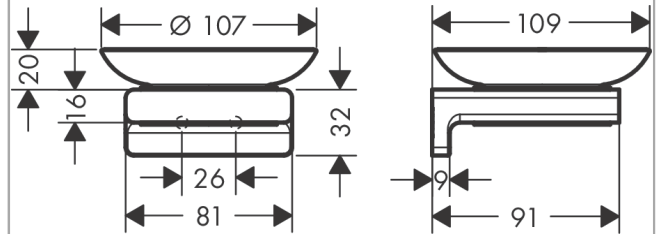

#### product features

- wall-mounted
- material recess: ceramic
- material holder: metal
- with mounting material
- concealed fastening
- drilling distance: 26 mm
- diameter drill hole: 6 mm

### Scale drawing

AddStoris  
Soap dish

Surfaces: **Brushed Black Chrome** Article Number: **41746340**